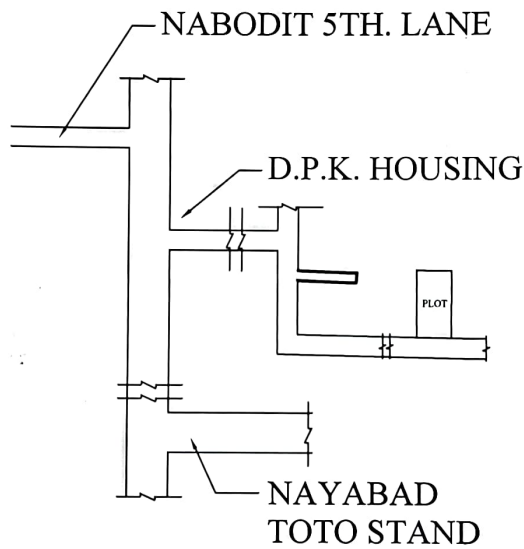

M/S RAINBOW CONSTRUCTION

589, Purbachal Road, 8/19, Kalitala Link Road, Kolkata - 700078

LOCATION PLAN OF G+THREE STORIED RESIDENTIAL BUILDING UNDER SEC. 393A OF K.M.C. ACT. 1980 COMPLYING B/R 2009 AT PREMISES NO. - 2885, NAYABAD, WARD NO.- 109, BOROUGH NO.- XII, UNDER R.S. & L.R. DAG NO. - 194, R.S. KHATIAN NO.- 145, L.R. KHATIAN NOS.- 3148 & 3149, MOUZA- NAYABAD, J.L. NO.- 25, P.S.- PURBA JADAVPUR.